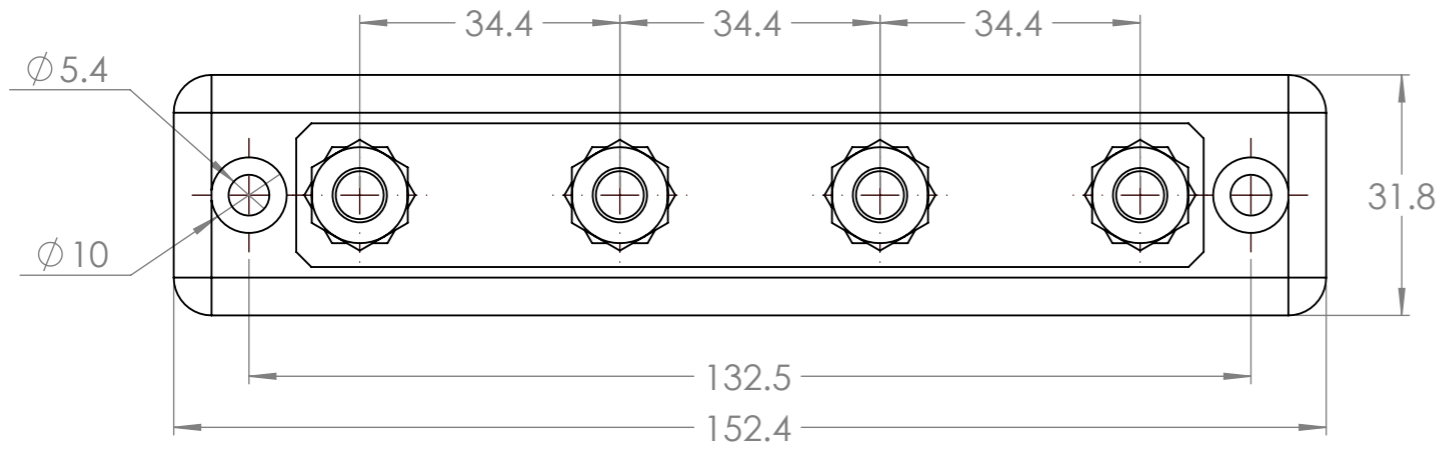

Dimension Drawing - VE BusBars  
 VBB115040020 Busbar 150A 4P +PC cover

Dimensions in mm

**victron energy**  
BLUE POWER