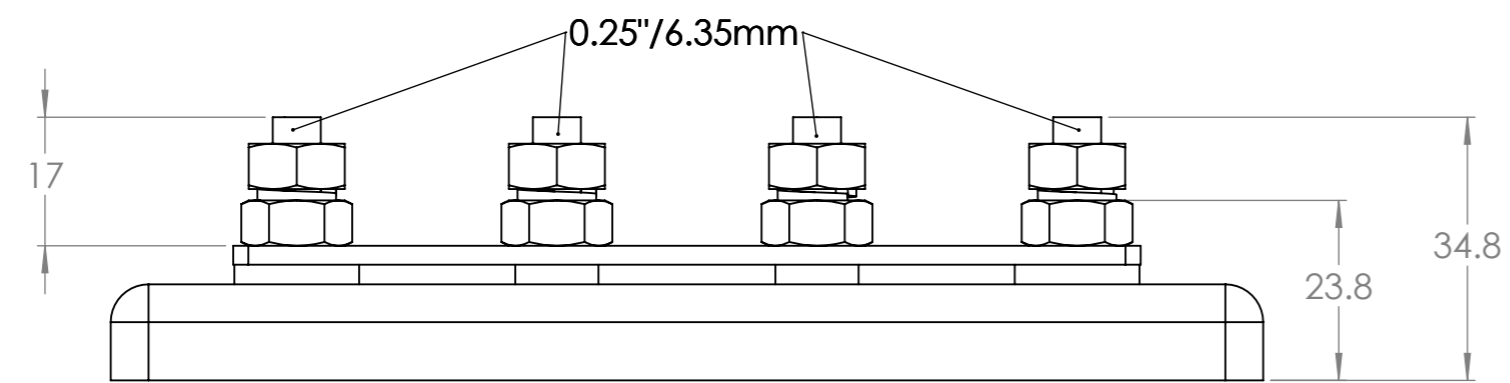

Dimension Drawing - VE BusBars  
 VBB115040020 Busbar 150A 4P +PC cover

Dimensions in mm

**victron energy**  
BLUE POWER