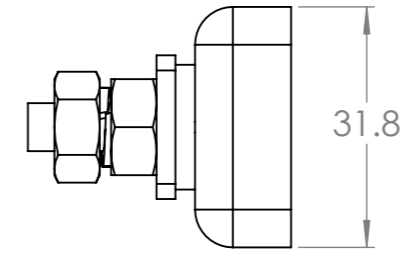

Dimension Drawing - VE BusBars  
 VBB115040020 Busbar 150A 4P +PC cover

Dimensions in mm

**victron energy**  
BLUE POWER