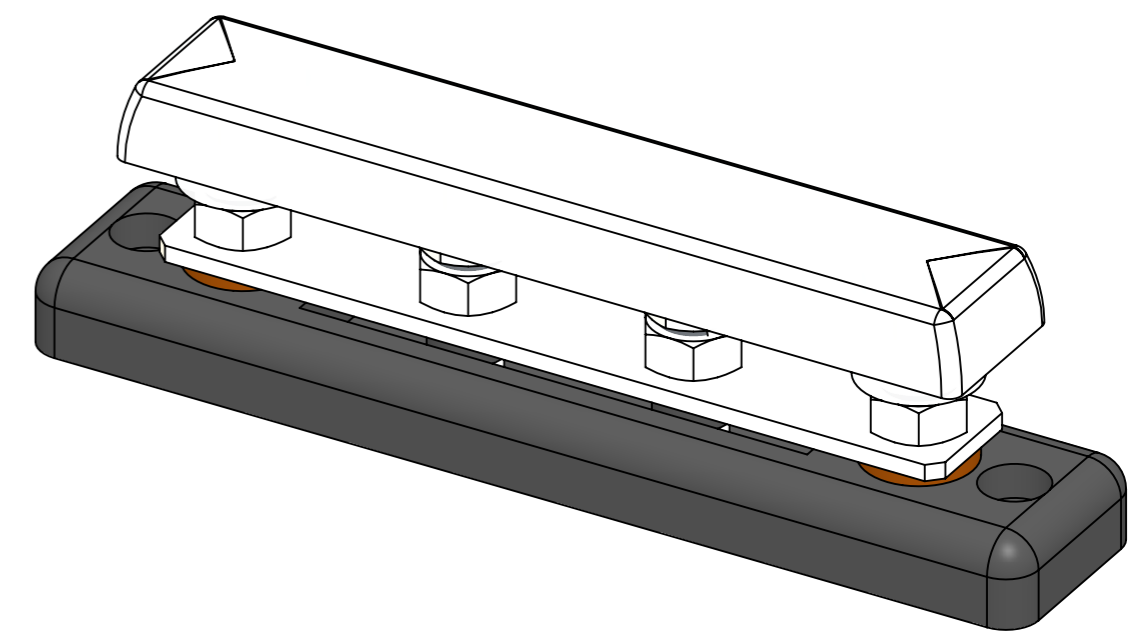

Dimension Drawing - VE BusBars  
 VBB115040020 Busbar 150A 4P +PC cover

Dimensions in mm

**victron energy**  
BLUE POWER