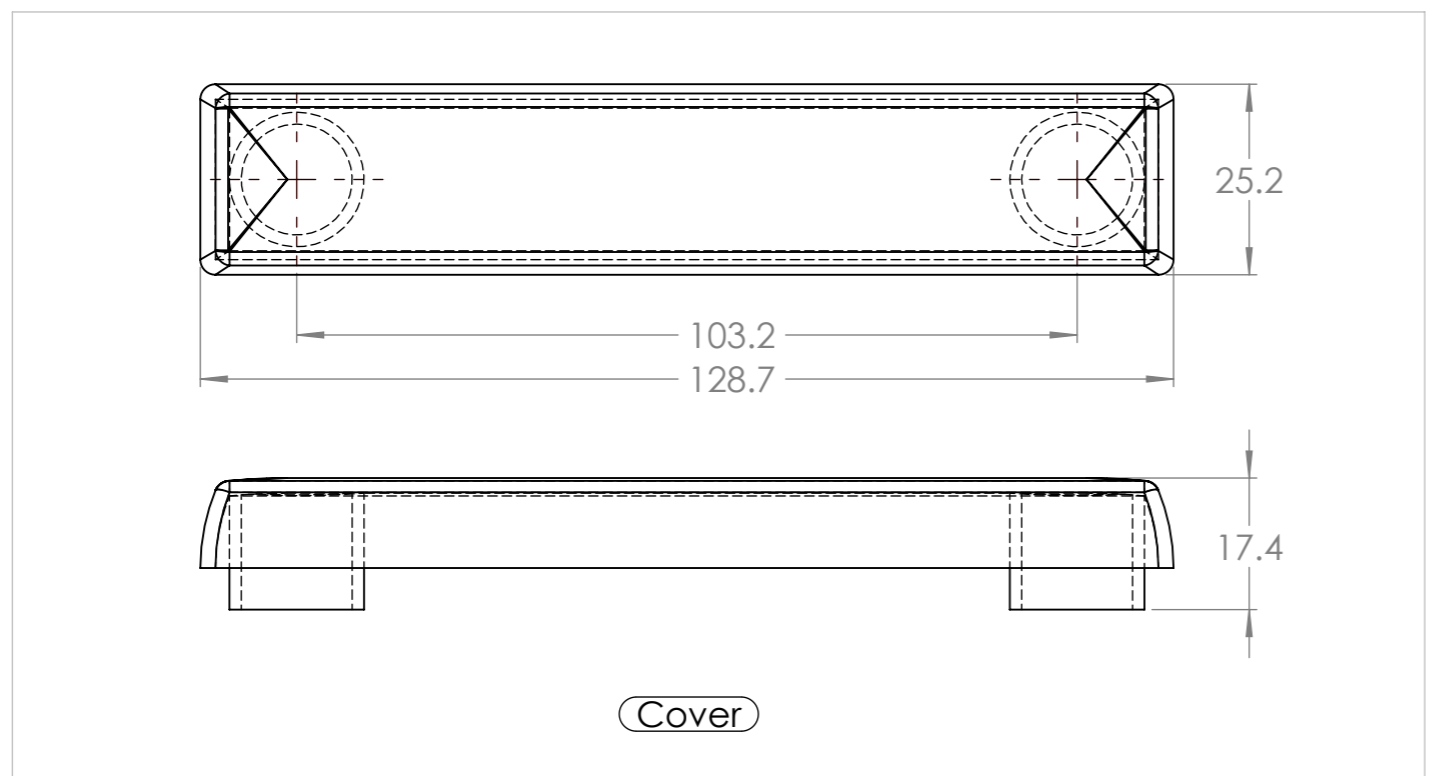

Dimension Drawing - VE BusBars  
 VBB115040020 Busbar 150A 4P +PC cover

Dimensions in mm

**victron energy**  
BLUE POWER